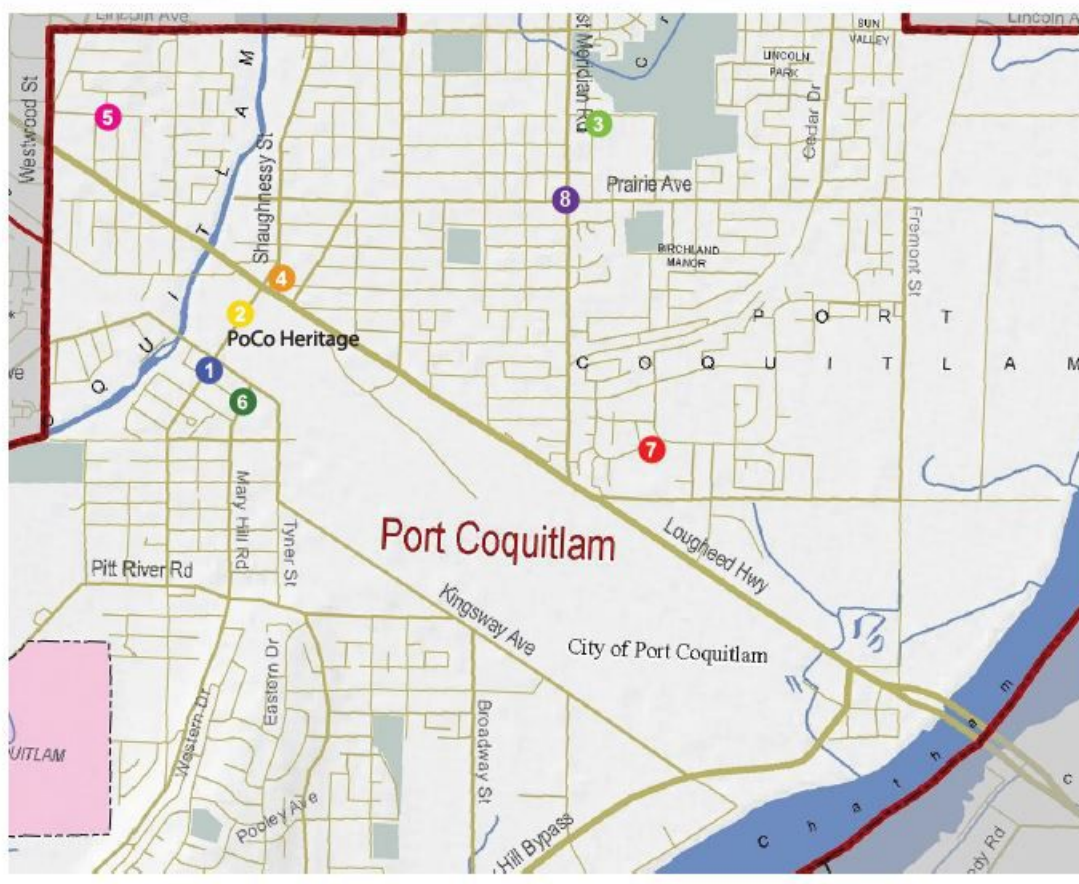

Christmas Tree Locations...

1 PoCo Heritage Museum and Archives, City Hall and Gathering Place

Amanda Todd Legacy Society - ATLS
Art Focus Artists Association
Astoria Retirement Residence
Cactus Club Café Coquitlam
City of Port Coquitlam
Community Integration Services Society
Forrest Marine Ltd
Insureline Brokers Inc.
Jungle Jac's
Kwikwetlem First Nation
MADD Metro Vancouver Chapter
Mayfair Terrace Retirement Residence
Michael Thomas - School Trustee
Northpaw Brewing Co.
PoCo Euro-Rite FC
PoCo Genealogy
Port Coquitlam Community Foundation
St Catherines Anglican Church
What's On Port Coquitlam

2 Downtown Port Coquitlam

4 Cats Arts Studio Shaughnessy
• 155-2627 Shaughnessy Street
Daniel Le Chocolat Belge
• 105-2331 Marpole Avenue
Downtown Port Coquitlam BIA
• E-2232 McAllister Avenue
Meyer Frers Chartered Professional Accountants
• 205-2264 Elgin Avenue
Pharmasave Port Coquitlam
• 100-2255 Elgin Avenue
Port Coquitlam Community Police Station
• 2581 Mary Hill Road
RBC Royal Bank
• 2581 Shaughnessy Street
Tri-City Printing
• 2559 Shaughnessy Street

3 Hyde Creek Recreation Centre

Kaya Distribution Ltd
Paris Orthotics/Sports Med
Kiddies Korner Preschool
Job's Daughters International - Bethel 63

4 Lougheed and Shaughnessy

Cobs Bread
• 105-2020 Oxford Connector
Eagle Ridge Hospital Auxiliary Thrift Shop
• 2811 Shaughnessy Street
Shaughnessy Veterinary Hospital
• 2850 Shaughnessy Street
Western Sky Books
• 2132 - 2850 Shaughnessy Street

5 Westwood Street

Meadow Brook Cat Clinic
• 111 - 3200 Westwood St.
Mike Farnworth, MLA
• 107a - 2748 Lougheed Highway

6 Terry Fox Library

1st PoCo Scouts
BC SPCA Tri-Cities Education & Adoption Centre
CDMF Performing Arts Festival
Hyde Creek District Girl Guides
Kinsight Community Services
PoCo Garden Club
Port Coquitlam Farmers Market
Port Coquitlam Lions Club
Port Coquitlam Ridge Meadows Ringette
Silver Chord Choir
Stage 43 Theatrical Society
Terry Fox Library
TOPS Take Off Pounds Sensibly
Trinity United Church